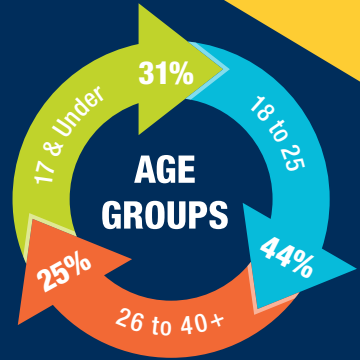

2,013 STUDENTS ENROLLED

AVERAGE AGE

23

TOP 5 COUNTIES ENROLLED

TOP 5 CITIES ENROLLED

STUDENT FINANCIAL SUPPORT

PELL: $2,396,603 (679)
LOANS: $3,793,629 (623)
MERIT SCHOLARSHIPS: $191,123
FOUNDATION SCHOLARSHIPS: $180,629
OUTSIDE SCHOLARSHIPS: $108,358

TERRA STATE COMMUNITY COLLEGE

TOP 5 DEGREES

PART-TIME

73%

FULL-TIME

27%

CLASS LOAD

8.07

AVG. CREDIT HOURS

15%

ETHNIC DIVERSITY WITHIN OUR STUDENT BODY

DELIVERY MODES

53.2%

GENDER

46.6%