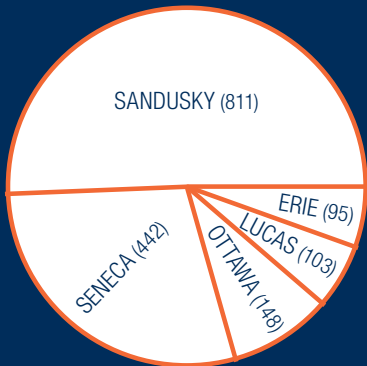

2,013 STUDENTS ENROLLED

AVERAGE AGE

23

TOP 5 COUNTIES ENROLLED

TOP 5 CITIES ENROLLED

STUDENT FINANCIAL SUPPORT

PELL: \$2,396,603 (679)
 LOANS: \$3,793,629 (623)
 MERIT SCHOLARSHIPS: \$191,123
 FOUNDATION SCHOLARSHIPS: \$180,629
 OUTSIDE SCHOLARSHIPS: \$108,358

TERRA STATE COMMUNITY COLLEGE

TOP 5 DEGREES

PART-TIME

73%

FULL-TIME

27%

CLASS LOAD

8.07