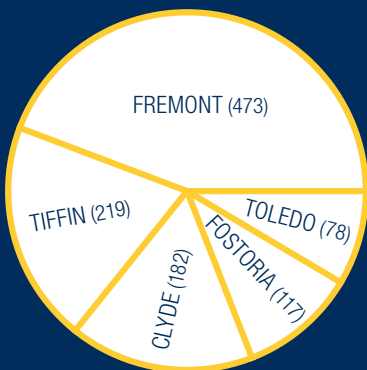

2,013 STUDENTS ENROLLED

AVERAGE AGE

23

TOP 5 COUNTIES ENROLLED

TOP 5 CITIES ENROLLED

STUDENT FINANCIAL SUPPORT

PELL: \$2,396,603 (679)
 LOANS: \$3,793,629 (623)
 MERIT SCHOLARSHIPS: \$191,123
 FOUNDATION SCHOLARSHIPS: \$180,629
 OUTSIDE SCHOLARSHIPS: \$108,358

TERRA STATE COMMUNITY COLLEGE

TOP 5 DEGREES

PART-TIME

73%

FULL-TIME

27%

CLASS LOAD

8.07

AVG. CREDIT HOURS

15%

ETHNIC DIVERSITY WITHIN OUR STUDENT BODY

DELIVERY MODES

53.2%

GENDER

46.6%

You have options at Terra State!