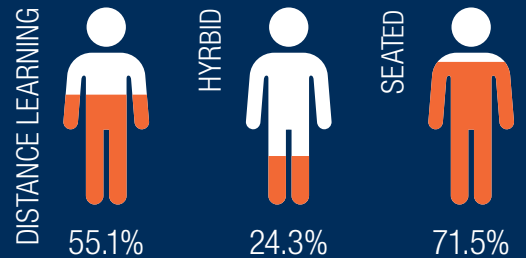

AVG. CREDIT HOURS

15%

ETHNIC DIVERSITY WITHIN OUR STUDENT BODY

DELIVERY MODES

53.2%

GENDER

46.6%

You have options at Terra State!