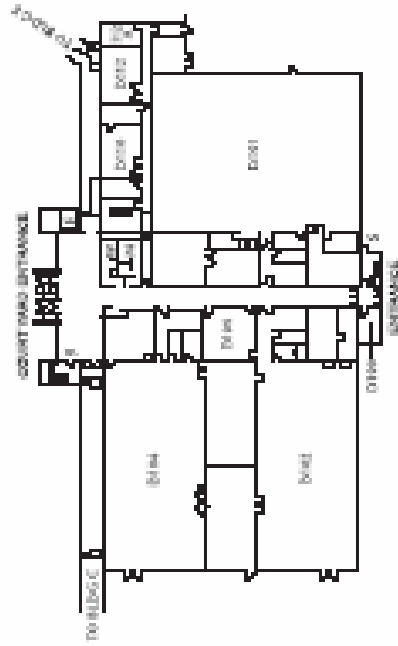

**BUILDING C, Student Activities Building (SAC)
Bldg C-1st Floor**

(B) Elevator (M) Men's Restroom (S) Stairs (W) Women's Restroom

**BUILDING C, Student Activities Building (SAC)
Bldg C-2nd Floor**

(D) Elevator (M) Men's Restroom (S) Stairs (W) Women's Restroom

BUILDING D, Industrial Technologies Building (ITB)

(D) Elevator (M) Men's Restroom (S) Stairs (W) Women's Restroom

BLDG D-1ST FLOOR

Building C and Building D

BLDG D-2ND FLOOR