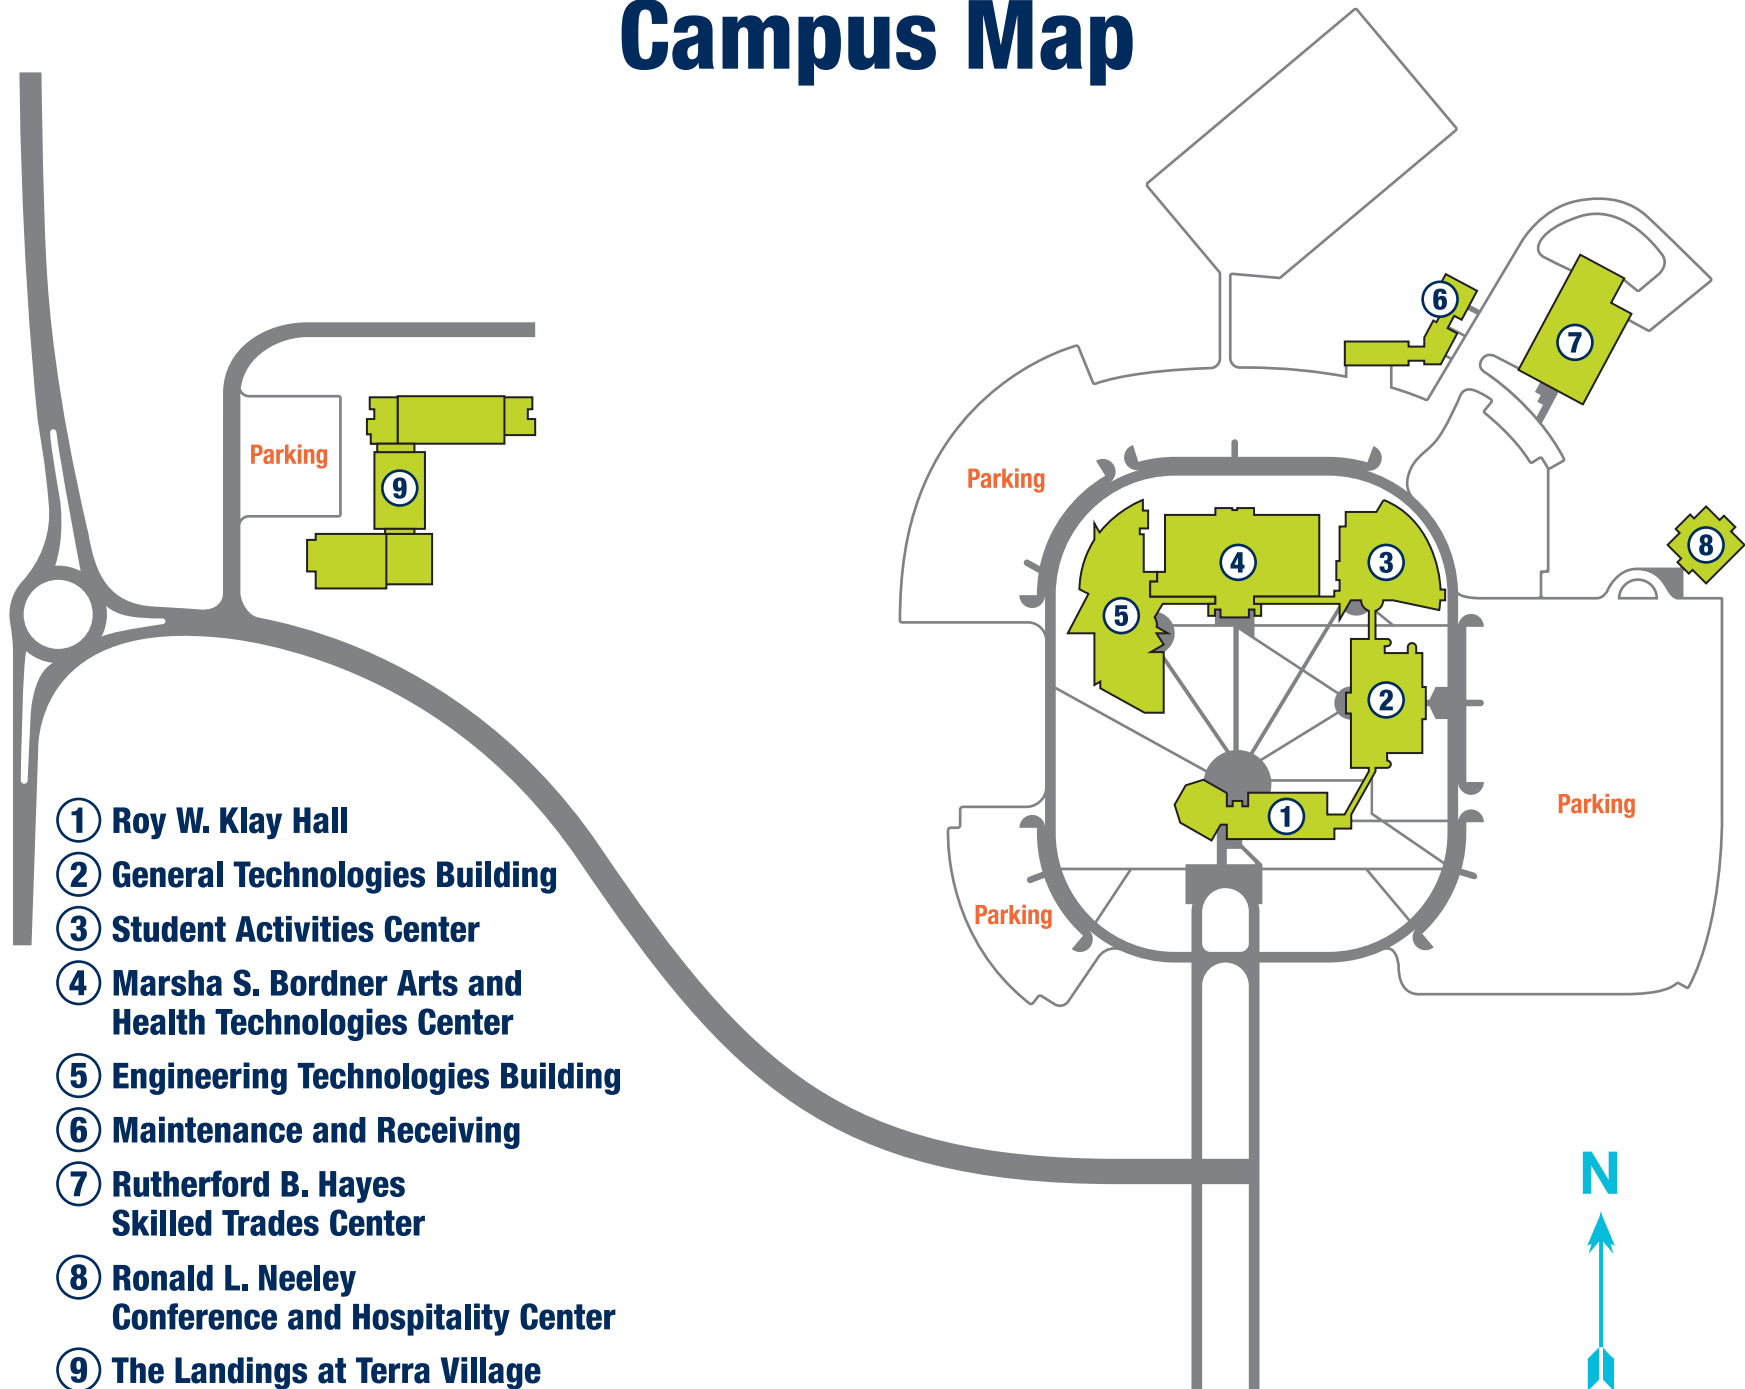

# Terra State Community College Campus Map

- ① Roy W. Klay Hall
- ② General Technologies Building
- ③ Student Activities Center
- ④ Marsha S. Bordner Arts and Health Technologies Center
- ⑤ Engineering Technologies Building
- ⑥ Maintenance and Receiving
- ⑦ Rutherford B. Hayes Skilled Trades Center
- ⑧ Ronald L. Neeley Conference and Hospitality Center
- ⑨ The Landings at Terra Village